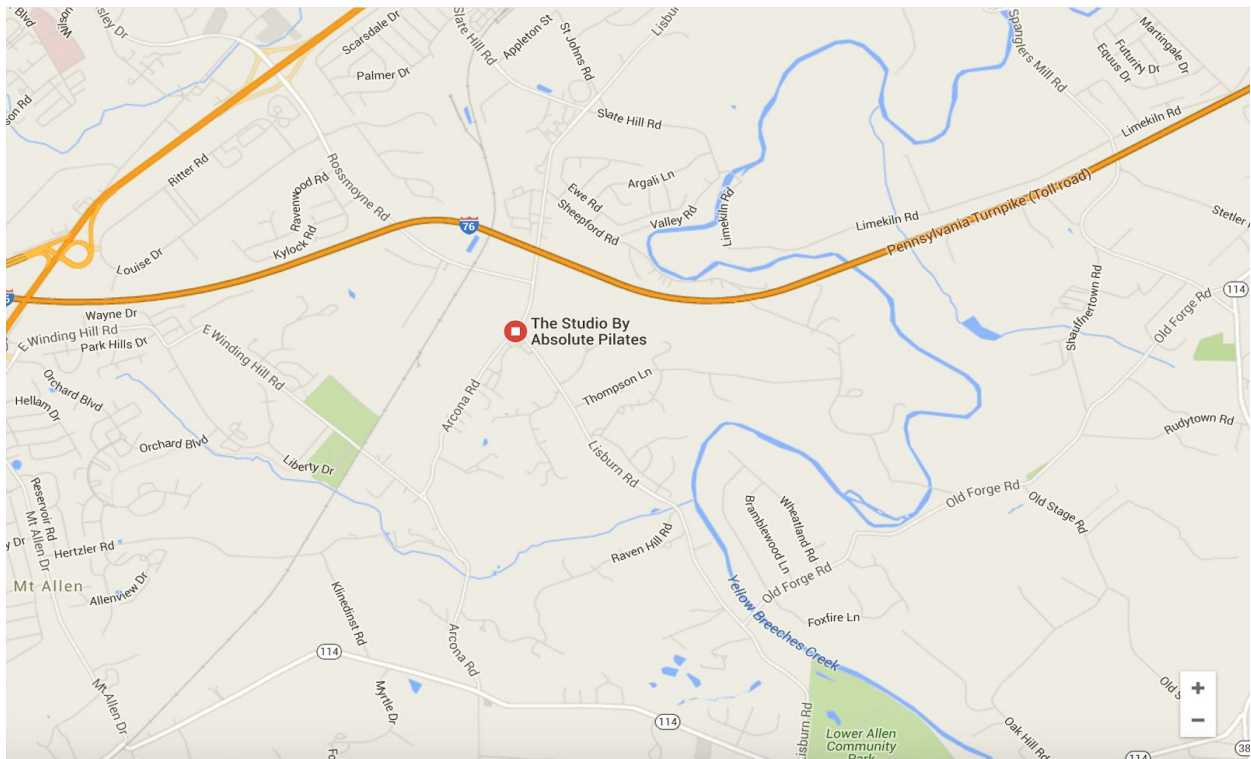

Directions to The Studio by Absolute Pilates  
1322 Saxton St Mechanicsburg PA 17055  
Thestudiobyap.com

We are located in a new neighborhood called Arcona. This is a mixed use community we are located mixed right in with townhomes. The street address will most likely not come up in any navigational device you have including your phone. You can use the corner of Lisburn Road and Arcona Road Mechanicsburg PA 17055.

The front door of The Studio faces Arcona Road and there is parking on the side of the building.

We are off the Rossmoyne Road exit of Route 15.

From Route 15 take Rossmoyne Road away toward the Rossmoyne Business Park. You will cross over railroad tracks and the PA Turnpike. Turn right on Lisburn Road at a traffic light.

Then go right at the fork in the road to Arcona Road. You will be able to see the studio on your Left.