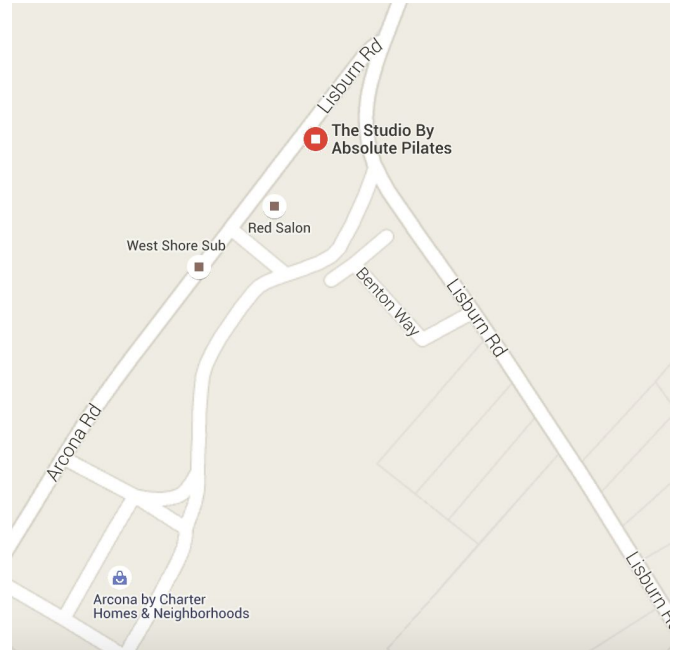

Directions to The Studio by Absolute Pilates  
1322 Saxton St Mechanicsburg PA 17055  
Thestudiobyap.com

We are located in a new neighborhood called Arcona. This is a mixed use community we are located mixed right in with townhomes. The street address will most likely not come up in any navigational device you have including your phone. You can use the corner of Lisburn Road and Arcona Road Mechanicsburg PA 17055.

The front door of The Studio faces Arcona Road and there is parking on the side of the building.

We are off the Rossmoyne Road exit of Route 15.

From Route 15 take Rossmoyne Road away toward the Rossmoyne Business Park. You will cross over railroad tracks and the PA Turnpike. Turn right on Lisburn Road at a traffic light.

Then go right at the fork in the road to Arcona Road. You will be able to see the studio on your Left.